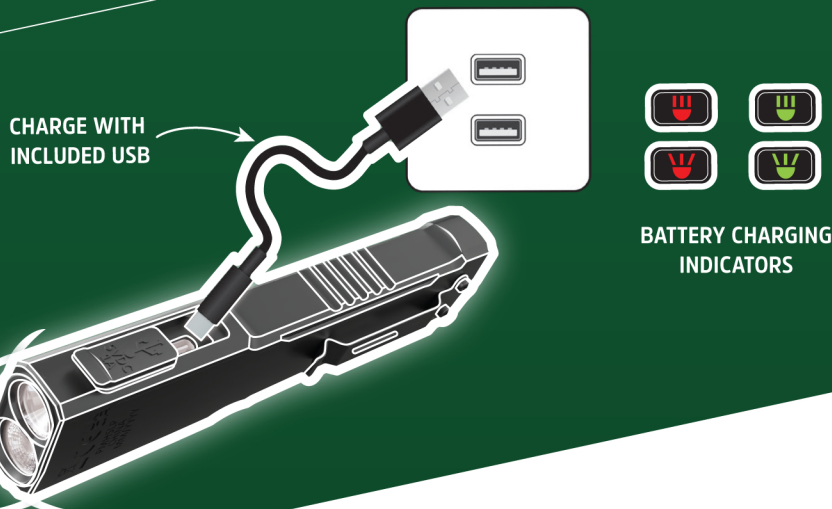

Energizer®

RECHARGEABLE 1200SL-R

The Energizer® Rechargeable 1200SL-R Metal Flashlight has powerful brightness in a small and unique design. This light shines up to 1200 lumens and its beam spans 100m on boost mode. The slim design is compact and lightweight for comfortable everyday carry. It also features a versatile clip and magnets for handsfree use or storage. This flashlight is powered by a long lasting rechargeable Lithium-Ion battery that is USB-C rechargeable for on the go charging. This small yet durable flashlight is built to last with aircraft-grade aluminum, IPX4 water resistant rating and a shatterproof lens, making it ideal for on the job or outdoor use. Dual, easy to operate push button switches allow you to easily move back and forth between spot and area mode as needed.

OPERATING INSTRUCTIONS

HOW TO USE:

SPOT MODE FOR A DIRECT BRIGHT BEAM
AREA MODE FOR A WIDE BRIGHT BEAM

Spot and Area Buttons:

Press **ON/OFF** button to turn on.

Press 1 time for Medium

Press 2 times for High

Press 3 times for Low

Quick double press either button for strobe mode

Press and hold either button for boost mode
(lasts for 40 seconds then returns to previous mode)

After 2 seconds in any mode, the next press will be OFF.

DESIGN FEATURES:

SLIM DESIGN FOR EVERYDAY CARRY

Handsfree Use:

- Versatile Clip
- Magnet
- Anti-roll Design

SAFETY FEATURE:

CAUTION: Potential burn hazard.
Avoid contact with area with "HOT" symbol while in use.