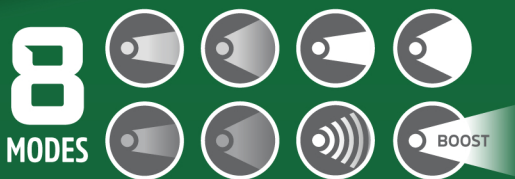

Energizer®

RECHARGEABLE 1200SL-R

The Energizer® Rechargeable 1200SL-R Metal Flashlight has powerful brightness in a small and unique design. This light shines up to 1200 lumens and its beam spans 100m on boost mode. The slim design is compact and lightweight for comfortable everyday carry. It also features a versatile clip and magnets for handsfree use or storage. This flashlight is powered by a long lasting rechargeable Lithium-Ion battery that is USB-C rechargeable for on the go charging. This small yet durable flashlight is built to last with aircraft-grade aluminum, IPX4 water resistant rating and a shatterproof lens, making it ideal for on the job or outdoor use. Dual, easy to operate push button switches allow you to easily move back and forth between spot and area mode as needed.

OPERATING INSTRUCTIONS

HOW TO USE:

SPOT MODE FOR A DIRECT BRIGHT BEAM
AREA MODE FOR A WIDE BRIGHT BEAM

Spot and Area Buttons:

Press **ON/OFF** button to turn on.

Press 1 time for Medium

Press 2 times for High

Press 3 times for Low

Quick double press either button for strobe mode

Press and hold either button for boost mode
(lasts for 40 seconds then returns to previous mode)

After 2 seconds in any mode, the next press will be OFF.