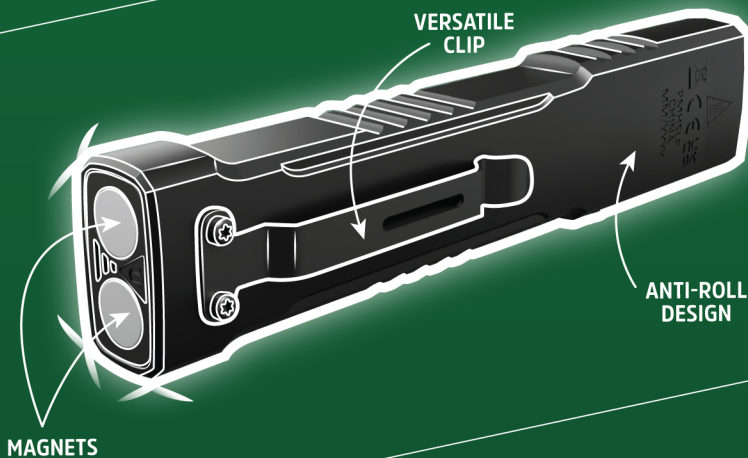

Energizer®

RECHARGEABLE 1200SL-R

The Energizer® Rechargeable 1200SL-R Metal Flashlight has powerful brightness in a small and unique design. This light shines up to 1200 lumens and its beam spans 100m on boost mode. The slim design is compact and lightweight for comfortable everyday carry. It also features a versatile clip and magnets for handsfree use or storage. This flashlight is powered by a long lasting rechargeable Lithium-Ion battery that is USB-C rechargeable for on the go charging. This small yet durable flashlight is built to last with aircraft-grade aluminum, IPX4 water resistant rating and a shatterproof lens, making it ideal for on the job or outdoor use. Dual, easy to operate push button switches allow you to easily move back and forth between spot and area mode as needed.

OPERATING INSTRUCTIONS

HOW TO USE:

SPOT MODE FOR A DIRECT BRIGHT BEAM
AREA MODE FOR A WIDE BRIGHT BEAM

Spot and Area Buttons:

Press **ON/OFF** button to turn on.

Press 1 time for Medium

Press 2 times for High

Press 3 times for Low

Quick double press either button for strobe mode

Press and hold either button for boost mode
(lasts for 40 seconds then returns to previous mode)

After 2 seconds in any mode, the next press will be OFF.

DESIGN FEATURES:

SLIM DESIGN FOR EVERYDAY CARRY

Handsfree Use:

- Versatile Clip
- Magnet
- Anti-roll Design

SAFETY FEATURE:

CAUTION: Potential burn hazard.
Avoid contact with area with "HOT" symbol while in use.